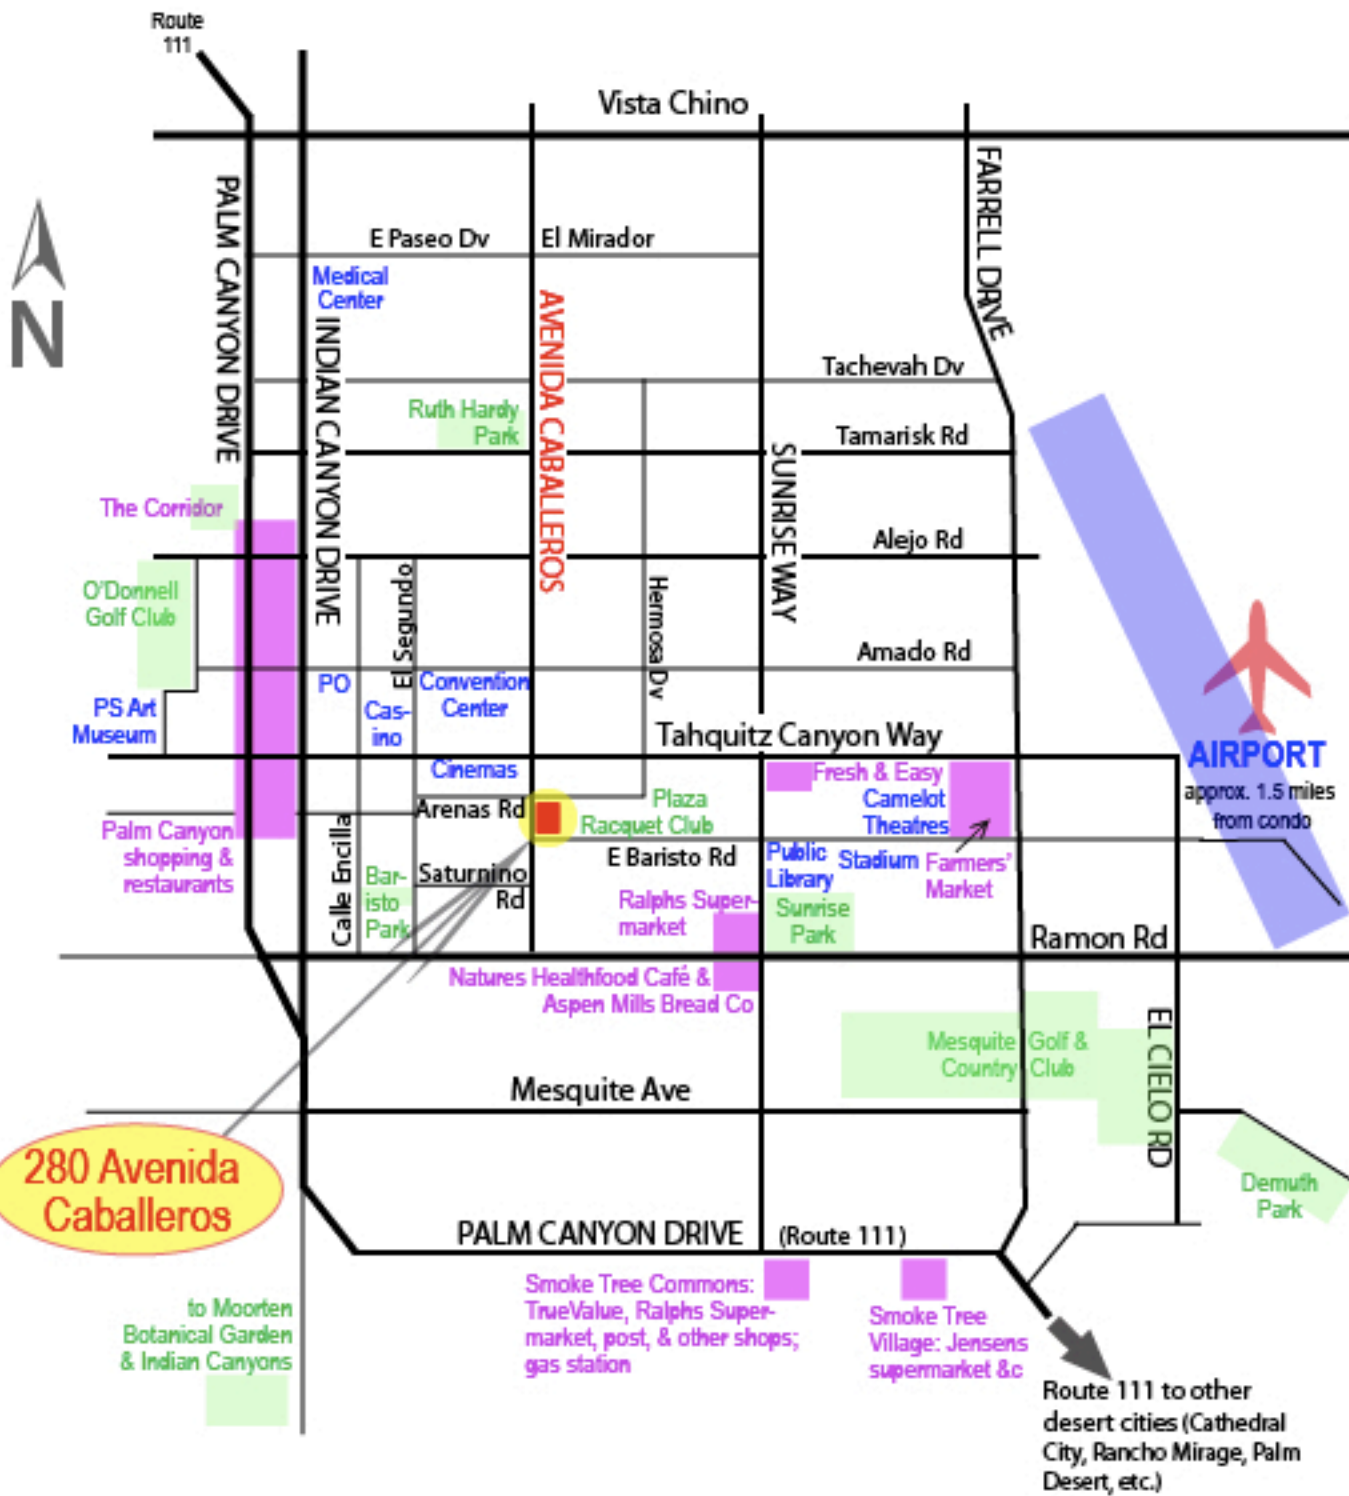

Central Palm Springs

in relation to
#211 /280 Avenida Caballeros

280 Avenida Caballeros

1 mile (1.6km)